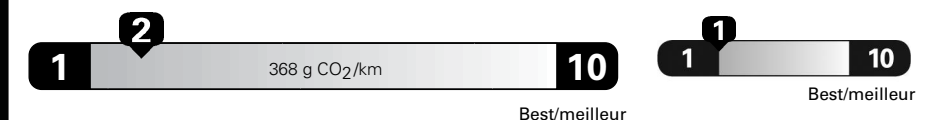

Annual fuel COST
for an annual distance of 20,000 km, and an average fuel price of $1.40 per litre

$ 4 396

Coût annuel en carburant
pour une distance annuelle de 20 000 km, et un prix moyen du carburant de 1,40 $ par litre

Standard SUVs range from /
Les VUS ordinaires font entre

2.3 – 17.7 Le/100 km

L_e is gasoline litre equivalent
L_e signifie litre équivalent d'essence

Carbon Dioxide Rating / Indice de dioxyde de carbone   **Smog Rating / Indice de Smog**